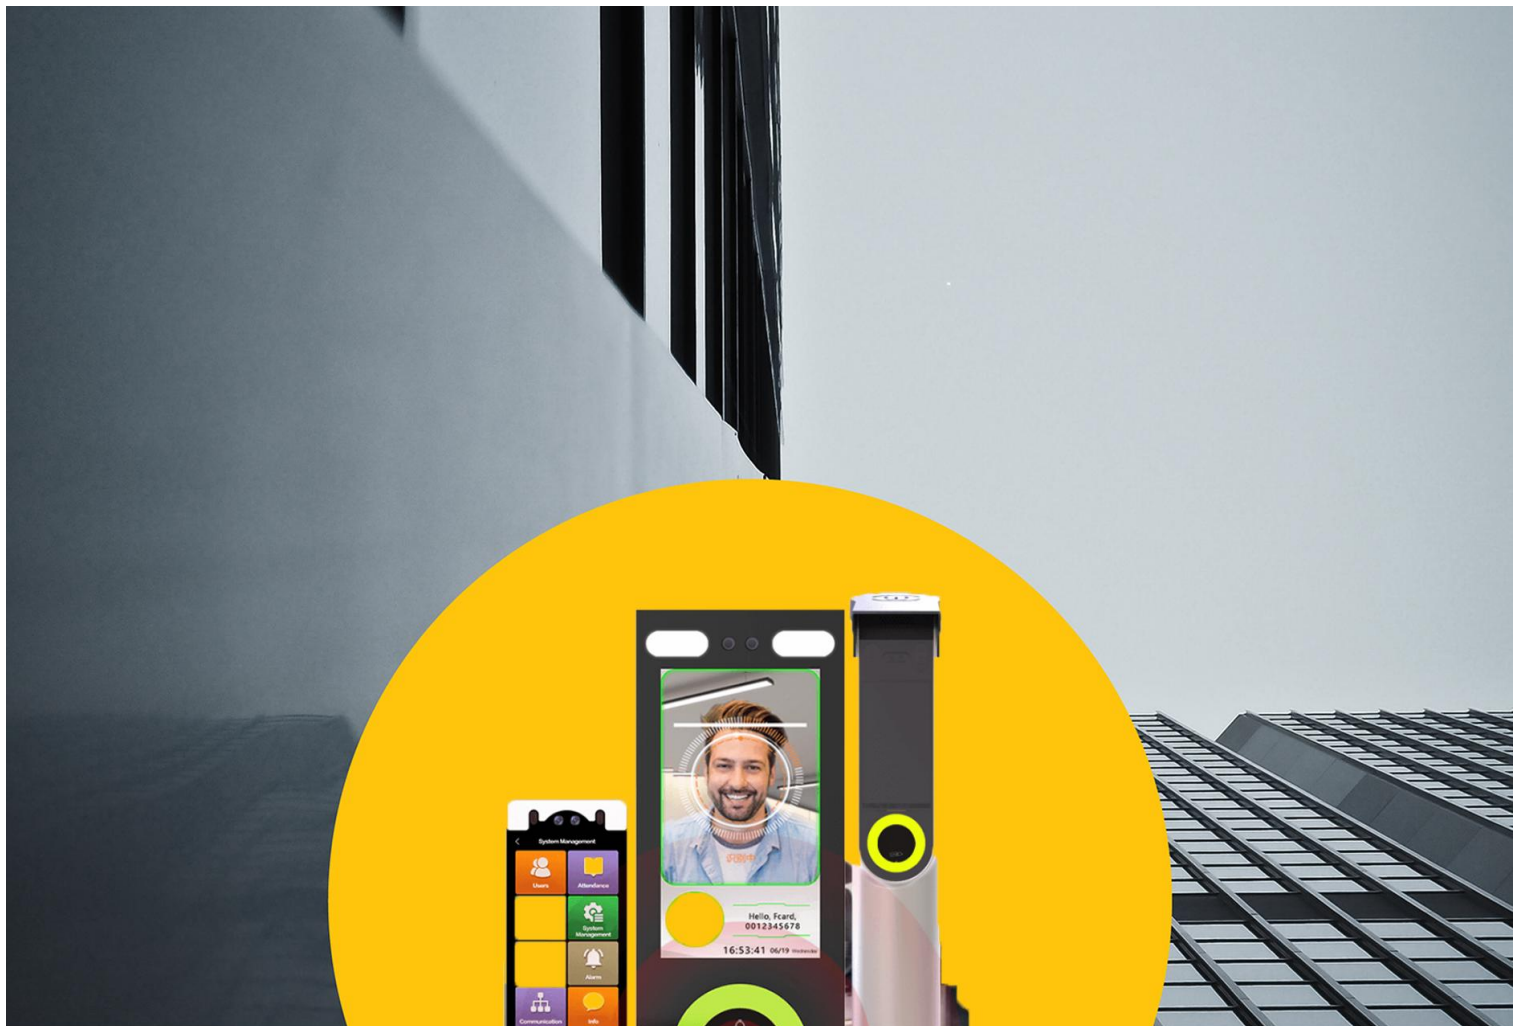

Discounted Pricing

Excellent Customer Service

+971 042945616, +971 042552255
Office 702, Makateb Building, Port Saeed, Deira, Dubai, UAE

Sales@trivaytechnologies.com
trivaytechnologies.com