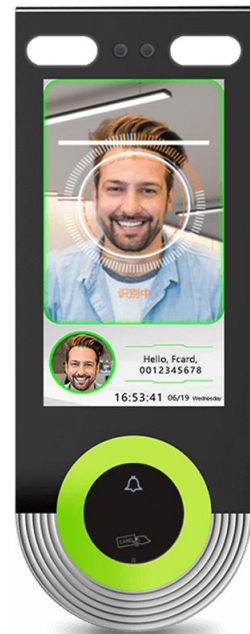

HSM

HFR-EKB-2008i

AI Based Face recognition Access Controller

***Metal Body, 20,000 faces, 200,000 records
5.5-Inch IPS Full-view And HD Display Screen***

20,000 Faces

HD Display Screen

High Speed Identification

“THE BIG SOLUTION TO COVID-19”

TEMPRATURE DETECTION

The system used Infrared Array Body Temperature sensor to gives access to the users. No entry is given to those who have high tempratures or does not wear any mask.

IDENTITY

0.5 Second High speed Identification

Accuracy rate 99.9%
360-Degree Biometrics Liveness Recognition
Identification Speed $\leq 0.5S$

RECOGNITION

Multiple People Simultaneous Recognition

Can Identify four people at the same time